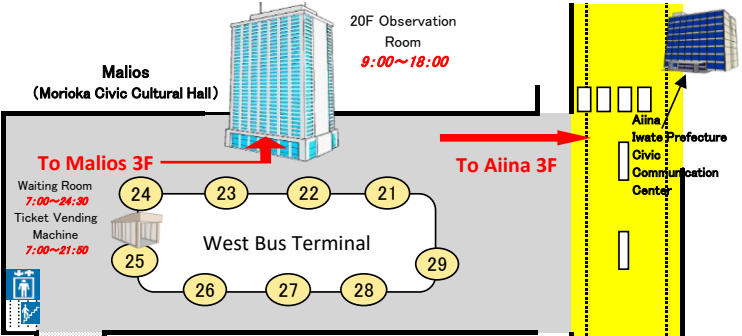

Morioka Station Floor Map

(February 25' 2023)

2 F

◆West Bus Terminal Guide◆

Bus stop	Destination
21	Sendai
22	Hanawa•Oodate/Joboji•Kunohe•Kuji•Karumai•Hachinohe
23	Hirosaki/Aomori
24	Morioka Bus Center/Takizawa City Hall (Via Nagahashida Danchi) Takizawa Sales Office (Via Yutorigaoka) / Shizukuishi Ski Resort (Winter time only)
25	AEON MALL Morioka Minami (Motomiya) Ueda•Hakoshimizu•Mitake•Kuriyagawa Station/ <i>Iwate Kizuna</i> (For Tokyo•Maihama)
26	Appi-kogen (Winter time only) / Morioka University/Morioka Minami Park (Operates on a specific day) MEX Express Bus (For Saitama•Tokyo•Yokohama•Shinjuku•Kawasaki•Maihama)
27	Reserved Bus (Hot spring shuttle bus)
28	Reserved Bus (Shuttle bus for Tsunagi Onsen guests)
29	Reserved Bus (Hot spring shuttle bus)

1 F

FES'AN Odense-kan

IGR Iwate Galaxy Railway/JR Hanawa Line

FES'AN Shopping Center

Main Building 1F, 2F, 3F 10:00~20:00

- *BF/Foods, Deli 10:00~20:30
- *BF/Restaurants 11:00~21:30
- *1F/Souvenir shops 9:00~20:30