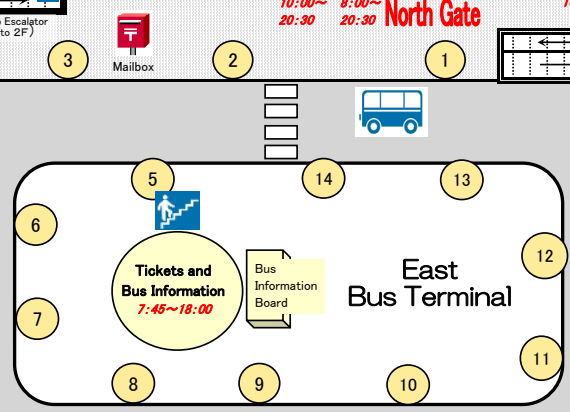

※Opening hours differs each stores.

ATM (B1F)

- Iwate Bank 10:00~20:30
- Kita-Nippon Bank 10:00~20:30
- Seven Bank 5:20~24:00

Connecting Passage to the hotel 7:00~22:40

◆East Bus Terminal Guide◆

Bus stop	Destination
①	Kuji Station/Tokyo Station/Ryusendo Cave (Iwaizumi) /Tokyo Disneyland
②	Iwate Prefectural University/Sugo garage/Takizawa Station/Morioka University Bound for Apio (Industrial Culture Center) •Ishikawa Takuboku Memorial Museum •Numakunai
③	Bound for Obuke •Tairadate •Hachimantai /Bound for Aoyama Station •Sports Park
④	Bound for Chabatake •Tonan Sales Office •Yabukawa •Morioka Central Industrial Park Seinan Loop Bus (Clockwise Route) /Bound for Nagaoka Central circulation line Hizume Station/Teshinomori New Town
⑤	Bound for Morioka Bus Center
⑥	Miyako (106 Express) /Morioka Minami Office
⑦	Hanamaki Airport/Zoological Park (Suspended) /Shinjo Cemetery (Limited time operation) Bound for Tono •Ofunato •Kamaishi •Otsuchi/Morioka Racecourse
⑧	Bound for Aoyama •Tsukigaoka/Takizawa Sales Office/Takizawa City Hall/Amenity Town Asumino •Sotoyama Danchi Nishimitake (Kuriyagawa Station West Exit) •Iwate Farm
⑨	AEON MALL Morioka (Maegata) •Ota •Shizukuishi •Tsunagi Osen/Koiwai Farm Seinan Loop Bus (Counterclockwise Route) /Kojin Hospital/Morioka City High School
⑩	Bound for Ueda •Kitayama •Yamagishi/Matsuzono Terminal/Matsuzono Sales Office Matsuzono New Town/Sakuradai Danchi/Morioka Central Community Center Asumino (Via Hakoshimizu •Takizawa) 1 bus on weekdays
⑪	Asagishi Line/Bound for Suidobashi Bri. •Tsutsujigaoka Chuo Hospital Circulation Line/Matsuzono Sales Office
⑫	Bound for Motomiya •Iioka •Iioka •Jyumonji •Mukainakano •Haba •Yahaba/Shiwa Castle Ancient Park Tonan Sales Office (Seinan Ohashi Bri.) /Iioka Station/AEON MALL Morioka Minami (Motomiya) Iwate Prefectural Association for Preventive Medicine
⑬	Bound for Senboku •Tsushida •Hizume/Tonansougoushisho Yahaba Station •Iwate Medical University •Morioka Yuai Hospital/Yahaba Osen
⑭	Morioka City Loop Bus DenDen Mushi Clockwise Route
⑮	Morioka City Loop Bus DenDen Mushi Counterclockwise Route