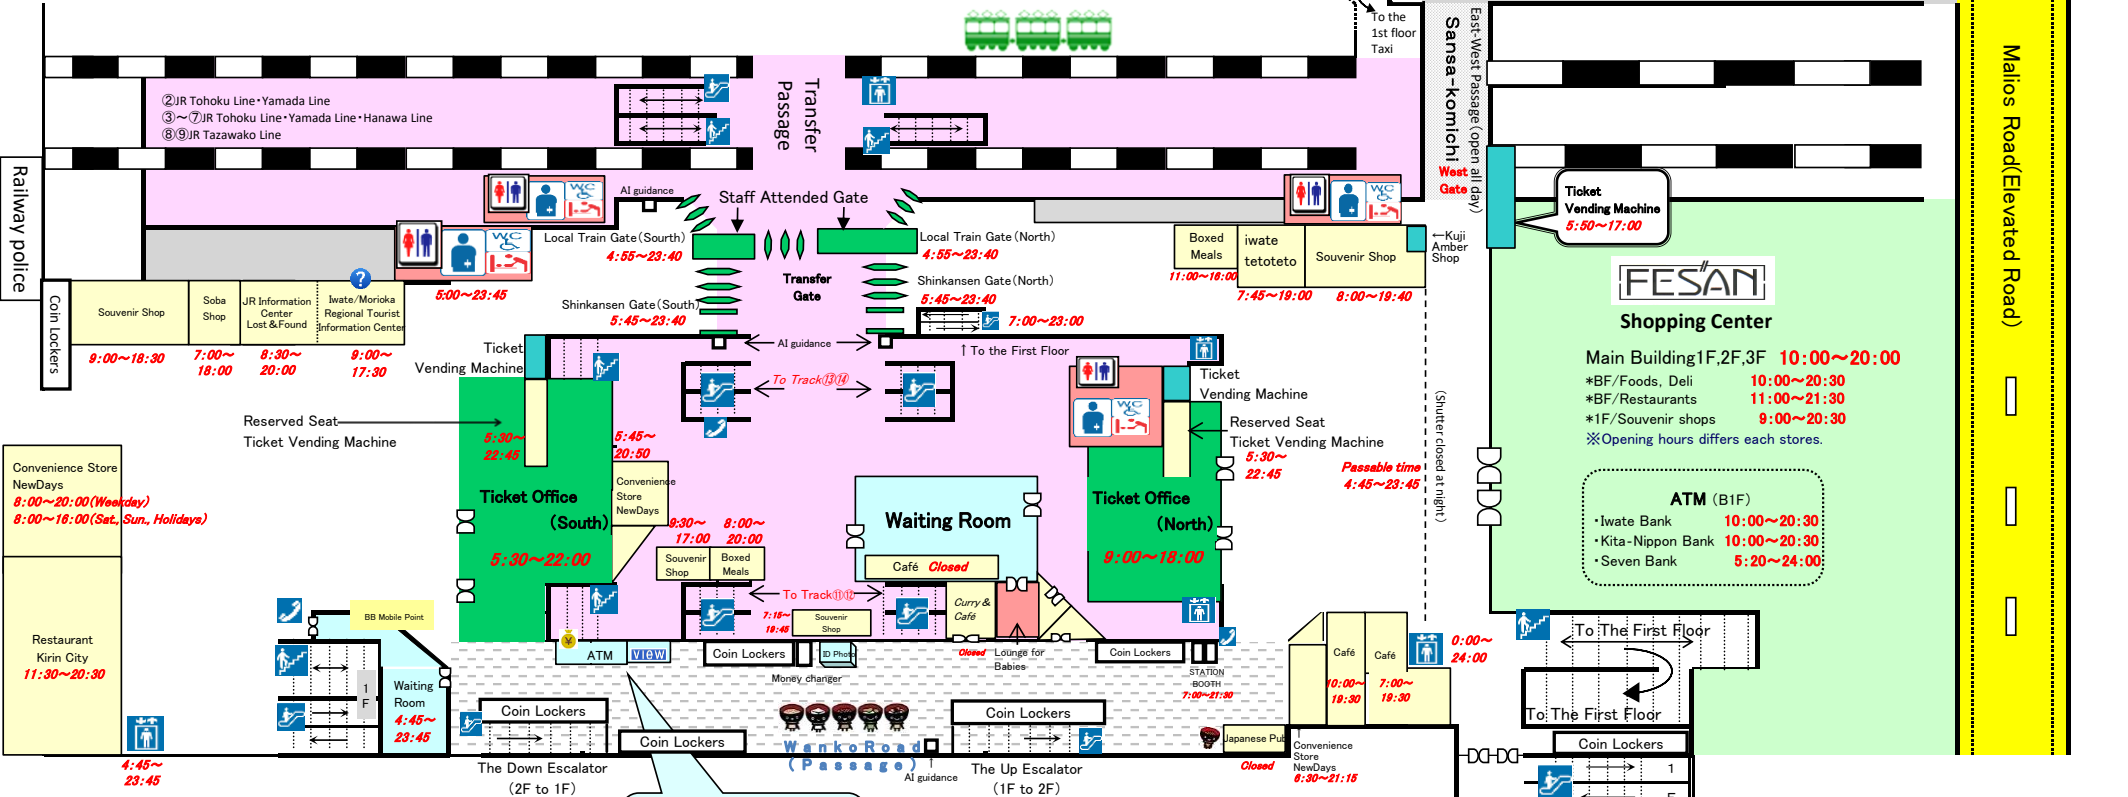

Morioka Station Floor Map

(February 25' 2023)

2 F

◆West Bus Terminal Guide◆

Bus stop	Destination
21	Sendai
22	Hanawa•Oodate/Joboji•Kunohe•Kuji•Karumai•Hachinohe
23	Hirosaki/Aomori
24	Morioka Bus Center/Takizawa City Hall (Via Nagahashida Danchi) Takizawa Sales Office (Via Yutorigaoka) / Shizukuishi Ski Resort (Winter time only)
25	AEON MALL Morioka Minami (Motomiya) Ueda•Hakoshimizu•Mitake•Kuriyagawa Station/ <i>Iwate Kizuna</i> (For Tokyo•Maihama)
26	Appi-kogen (Winter time only) / Morioka University/Morioka Minami Park (Operates on a specific day) MEX Express Bus (For Saitama•Tokyo•Yokohama•Shinjuku•Kawasaki•Maihama)
27	Reserved Bus (Hot spring shuttle bus)
28	Reserved Bus (Shuttle bus for Tsunagi Onsen guests)
29	Reserved Bus (Hot spring shuttle bus)

FESANI Shopping Center

Main Building 1F, 2F, 3F 10:00~20:00

- *BF/Foods, Deli 10:00~20:30
- *BF/Restaurants 11:00~21:30
- *1F/Souvenir shops 9:00~20:30

※Opening hours differs each stores.

ATM (B1F)

- Iwate Bank 10:00~20:30
- Kita-Nippon Bank 10:00~20:30
- Seven Bank 5:20~24:00

Ticket Vending Machine 5:50~17:00

Waiting Room 4:45~23:45

Ticket Office (South) 5:30~22:00

Ticket Office (North) 8:00~18:00

Convenience Store NewDays 8:00~20:00 (Weekday), 8:00~18:00 (Sat, Sun, Holidays)

Restaurant Kirin City 11:30~20:30

1 F

FES'AN Odense-kan

IGR Iwate Galaxy Railway/JR Hanawa Line

FES'AN Shopping Center

Main Building 1F, 2F, 3F 10:00~20:00

- *BF/Foods, Deli 10:00~20:30
- *BF/Restaurants 11:00~21:30
- *1F/Souvenir shops 9:00~20:30