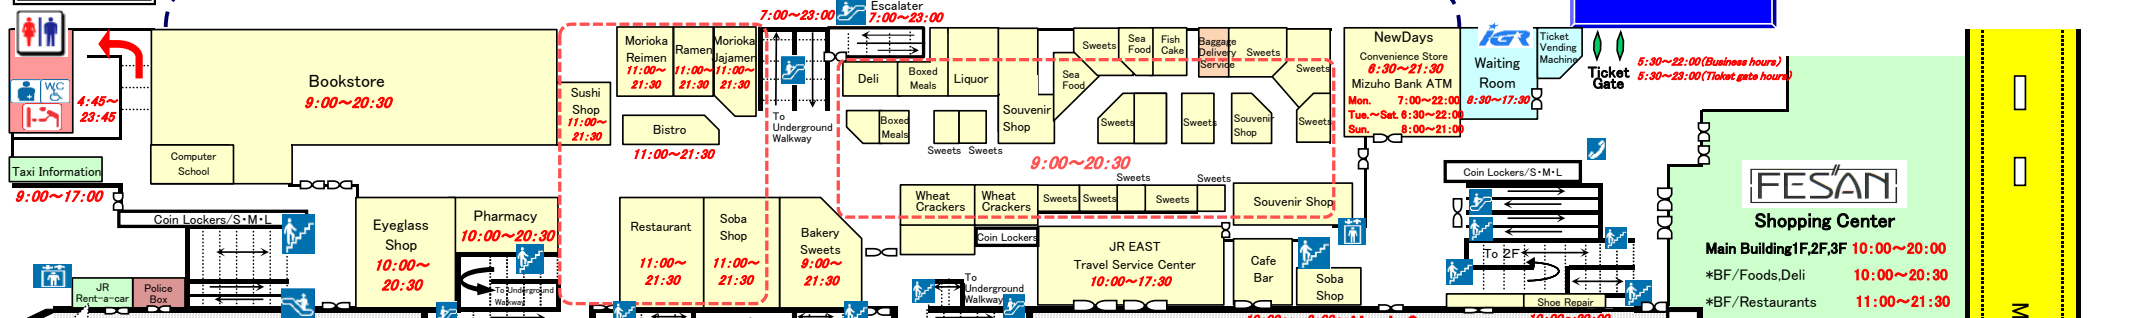

Ticket Vending Machine 5:50~17:00

Waiting Room 4:45~23:45

Ticket Office (South) 5:30~22:00

Ticket Office (North) 8:00~18:00

Convenience Store NewDays 8:00~20:00 (Weekday), 8:00~18:00 (Sat, Sun, Holidays)

Restaurant Kirin City 11:30~20:30

1 F

FES'AN Odense-kan

IGR Iwate Galaxy Railway/JR Hanawa Line

FES'AN Shopping Center

Main Building 1F, 2F, 3F 10:00~20:00

- *BF/Foods, Deli 10:00~20:30
- *BF/Restaurants 11:00~21:30
- *1F/Souvenir shops 9:00~20:30